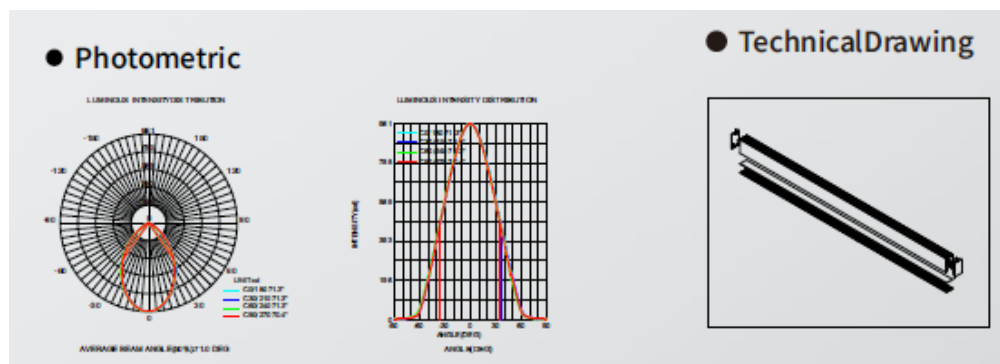

EL-4086CCT-30W

FEATURES :

- Low glare with honeycomb diffuser
- Relatively simple design concept which can be used in many lighting applications
- Joinable to required length
- Beam down with equally even light distribution. Enhanced PCB Board which are replaceable.
- Reliable and durable Boke flicker free driver with 50,000 hrs life span

APPLICATIONS

Ideal for homes, schools, offices, walkways, gym,

Supermarkets