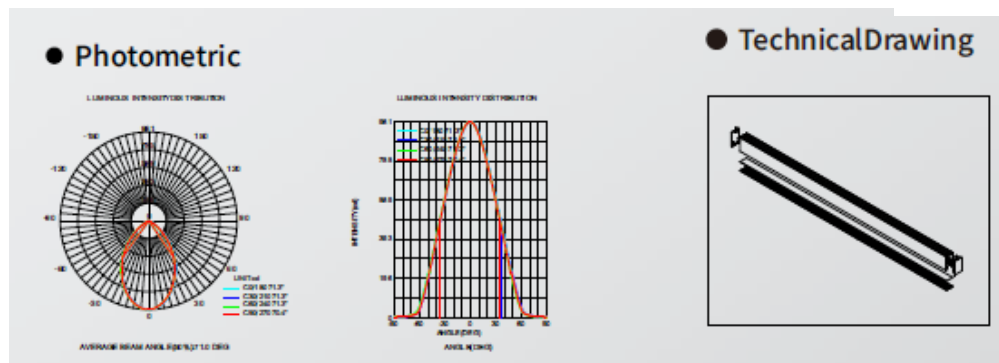

FEATURES :

- Low glare with honeycomb diffuser
- Relatively simple design concept which can be used in many lighting applications
- Joinable to required length
- Beam down with equally even light distribution. Enhanced PCB Board which are replaceable.
- Passed blue light hazard test that may be harmful to retina.
- Built in Led driven by reliable 50,000 hrs life span Boke, flicker free driver to reduce eye strains, headaches, migraine that can be aggravated by flickers.

APPLICATIONS

Ideal for homes, schools, offices, walkways, gym, supermarkets