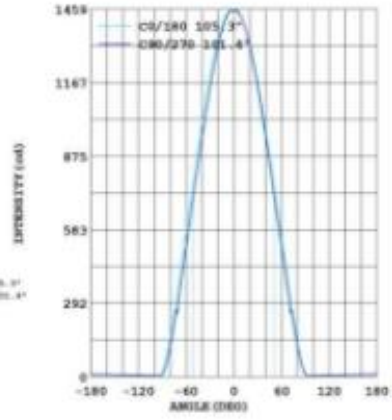

APPLICATIONS

Ideal for homes, schools, offices, walkways

Model	Power (W)	Led Quantities / Brand	Lumen (Lm) 4000/600K	Dimension (mm)	Output AC	Driver	Finish
EL-4265-CCT	30W	120pcs / Epistar	3000	1200*42*65	200-240V	Boke	Black /White

● Photometric

LUMINOUS INTENSITY DISTRIBUTION

LUMINOUS INTENSITY DISTRIBUTION

● Technical Drawing