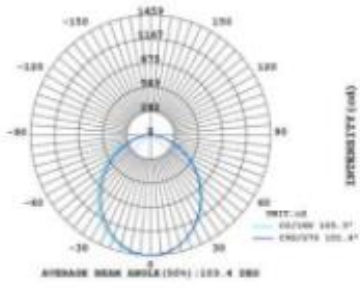

APPLICATIONS

Ideal for homes, schools, offices, walkways

Model	Power (W)	Led Quantities / Brand	Lumen (Lm) 4000/600K	Dimension (mm)	Output AC	Driver	Finish
EL-4265-CCT	30W	120pcs / Epistar	3000	1200*42*65	200-240V	Boke	Black /White

● Photometric

LUMINOUS INTENSITY DISTRIBUTION

LUMINOUS INTENSITY DISTRIBUTION

● Technical Drawing